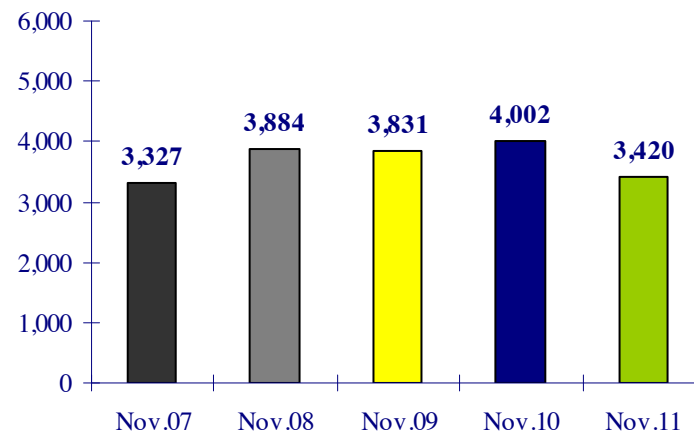

airBaltic

Monthly Operational Statistics

November 2011

Number of Flights: November 2011

-15% compared to the same period last year

Number of Flights: January - November 2011

-1% change compared to the same period last year

Number of Passengers: November 2011

Unchanged compared to the same period last year

Number of Passengers: January - November 2011

+5% change compared to the same period last year

Load Factor: November 2011

+10% p.p. compared to the same period last year

Load Factor: January - November 2011

+6% p.p. compared to the same period last year