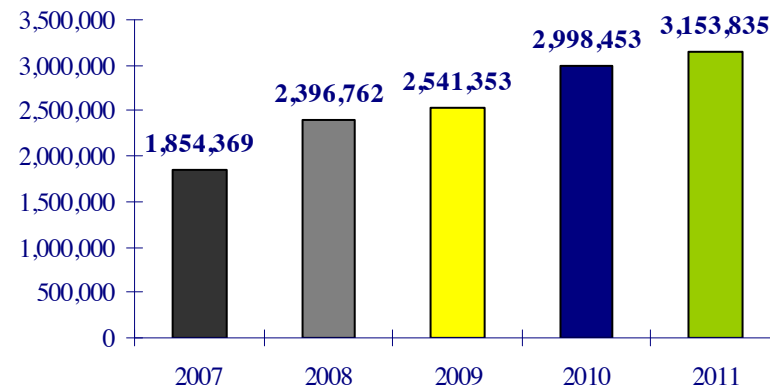

airBaltic

Monthly Operational Statistics

November 2011

Number of Flights: November 2011

-15% compared to the same period last year

Number of Flights: January - November 2011

-1% change compared to the same period last year

Number of Passengers: November 2011

Unchanged compared to the same period last year

Number of Passengers: January - November 2011

+5% change compared to the same period last year

Load Factor: November 2011