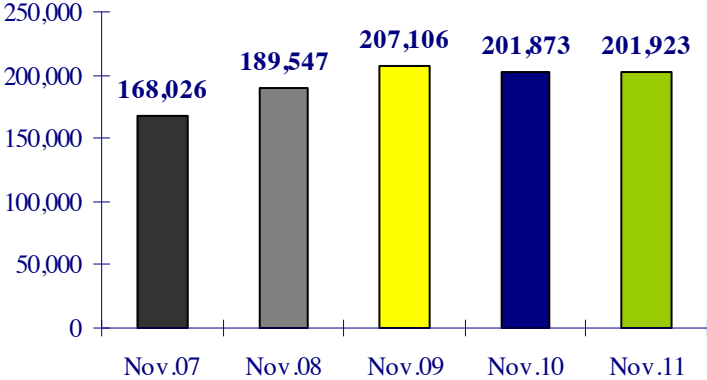

airBaltic

Monthly Operational Statistics

November 2011

Number of Flights: November 2011

-15% compared to the same period last year

Number of Flights: January - November 2011

-1% change compared to the same period last year

Number of Passengers: November 2011

Unchanged compared to the same period last year

Number of Passengers: January - November 2011

+5% change compared to the same period last year

Load Factor: November 2011