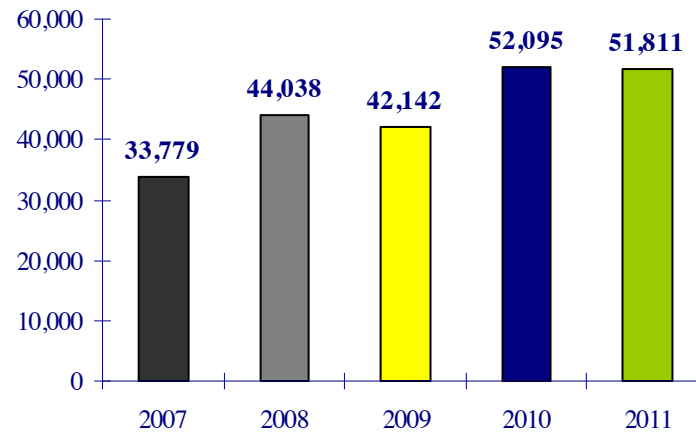

airBaltic

Monthly Operational Statistics

November 2011

Number of Flights: November 2011

-15% compared to the same period last year

Number of Flights: January - November 2011

-1% change compared to the same period last year

Number of Passengers: November 2011

Unchanged compared to the same period last year

Number of Passengers: January - November 2011

+5% change compared to the same period last year

Load Factor: November 2011