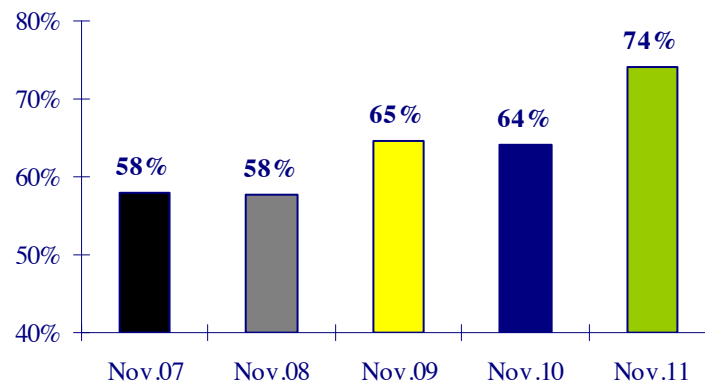

airBaltic

Monthly Operational Statistics

November 2011

Number of Flights: November 2011

-15% compared to the same period last year

Number of Flights: January - November 2011

-1% change compared to the same period last year

Number of Passengers: November 2011

Unchanged compared to the same period last year

Number of Passengers: January - November 2011

+5% change compared to the same period last year

Load Factor: November 2011

+10% p.p. compared to the same period last year

Load Factor: January - November 2011

+6% p.p. compared to the same period last year